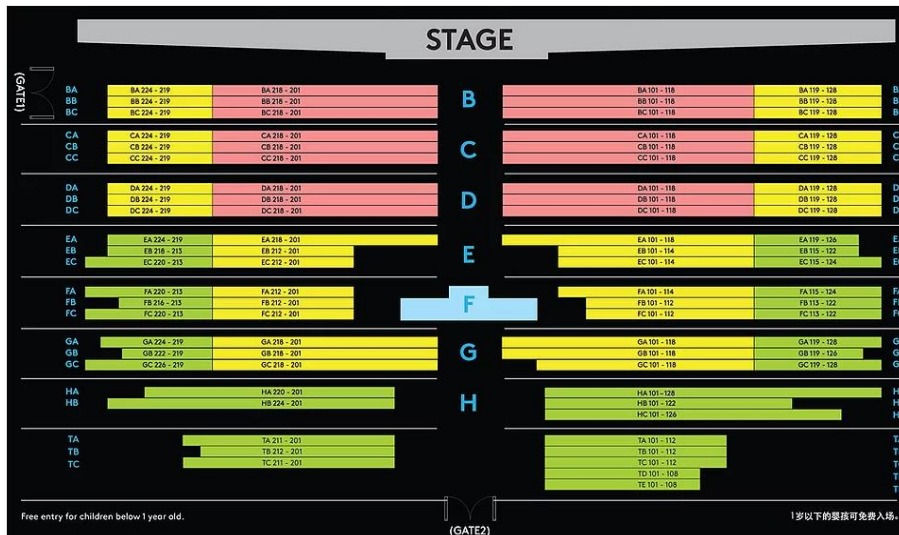

transtar travel

5001 Beach Road #01-12 Golden Mile Complex Singapore 199588
 6001 Beach Road #01-52A Golden Mile Tower Singapore 199589
 Blk 809 French Road #02-42 Kitchener Complex Singapore 200809

SGD 33
(PS2)

Venue: Genting International Showroom
Duration: 90 minutes with 15 minutes intermission

Schedule: Daily 7:30PM / Sat 4:00PM & 7:30PM / Sunday 4:00PM

	Mon	Tue	Wed	Thu	Fri	Sat	Sun	Dark Day	Total Show
						24 Nov	25 Nov	0	3
Week 1	26 Nov	27 Nov	28 Nov	29 Nov	30 Nov	01 Dec	02 Dec	1	7
Week 2	03 Dec	04 Dec	05 Dec	06 Dec	07 Dec	08 Dec	09 Dec	1	7
Week 3	10 Dec	11 Dec	12 Dec	13 Dec	14 Dec	15 Dec	16 Dec	0	9
Week 4	17 Dec	18 Dec	19 Dec	20 Dec	21 Dec	22 Dec	23 Dec	1	7
Week 5	24 Dec	25 Dec	26 Dec	27 Dec	28 Dec	29 Dec	30 Dec	1	8
	31 Dec	1 Jan							3
	Total							4	44

School Holiday & PH

 Dark Day	Malaysia School Holiday	24 Nov - 1 Jan 2019
 2 Shows, 4pm & 7:30 PM	Singapore School Holiday	17 Nov - 1 Jan 2019
 Sunday, 4PM Show	Selangor Sultan's Birthday	11 Dec 2018
	Christmas	25 Dec 2018
	New Year	1 Jan 2019

Floor Plan

OVERVIEW

Dora has lost her teddy bear Osito and she'll need your help to find him! Join Dora on this live musical adventure through a jungle of obstacles with her trusty Map, Backpack, Boots, Diego and their courageous friends. Watch out – you'll never know what that sneaky fox Swiper might be up to along the way. Nickelodeon's Dora the Explorer LIVE! Search for the City of Lost Toys has delighted more than 2 million people all over the world. Now, it's time to think, sing and play along at Resorts World Genting!