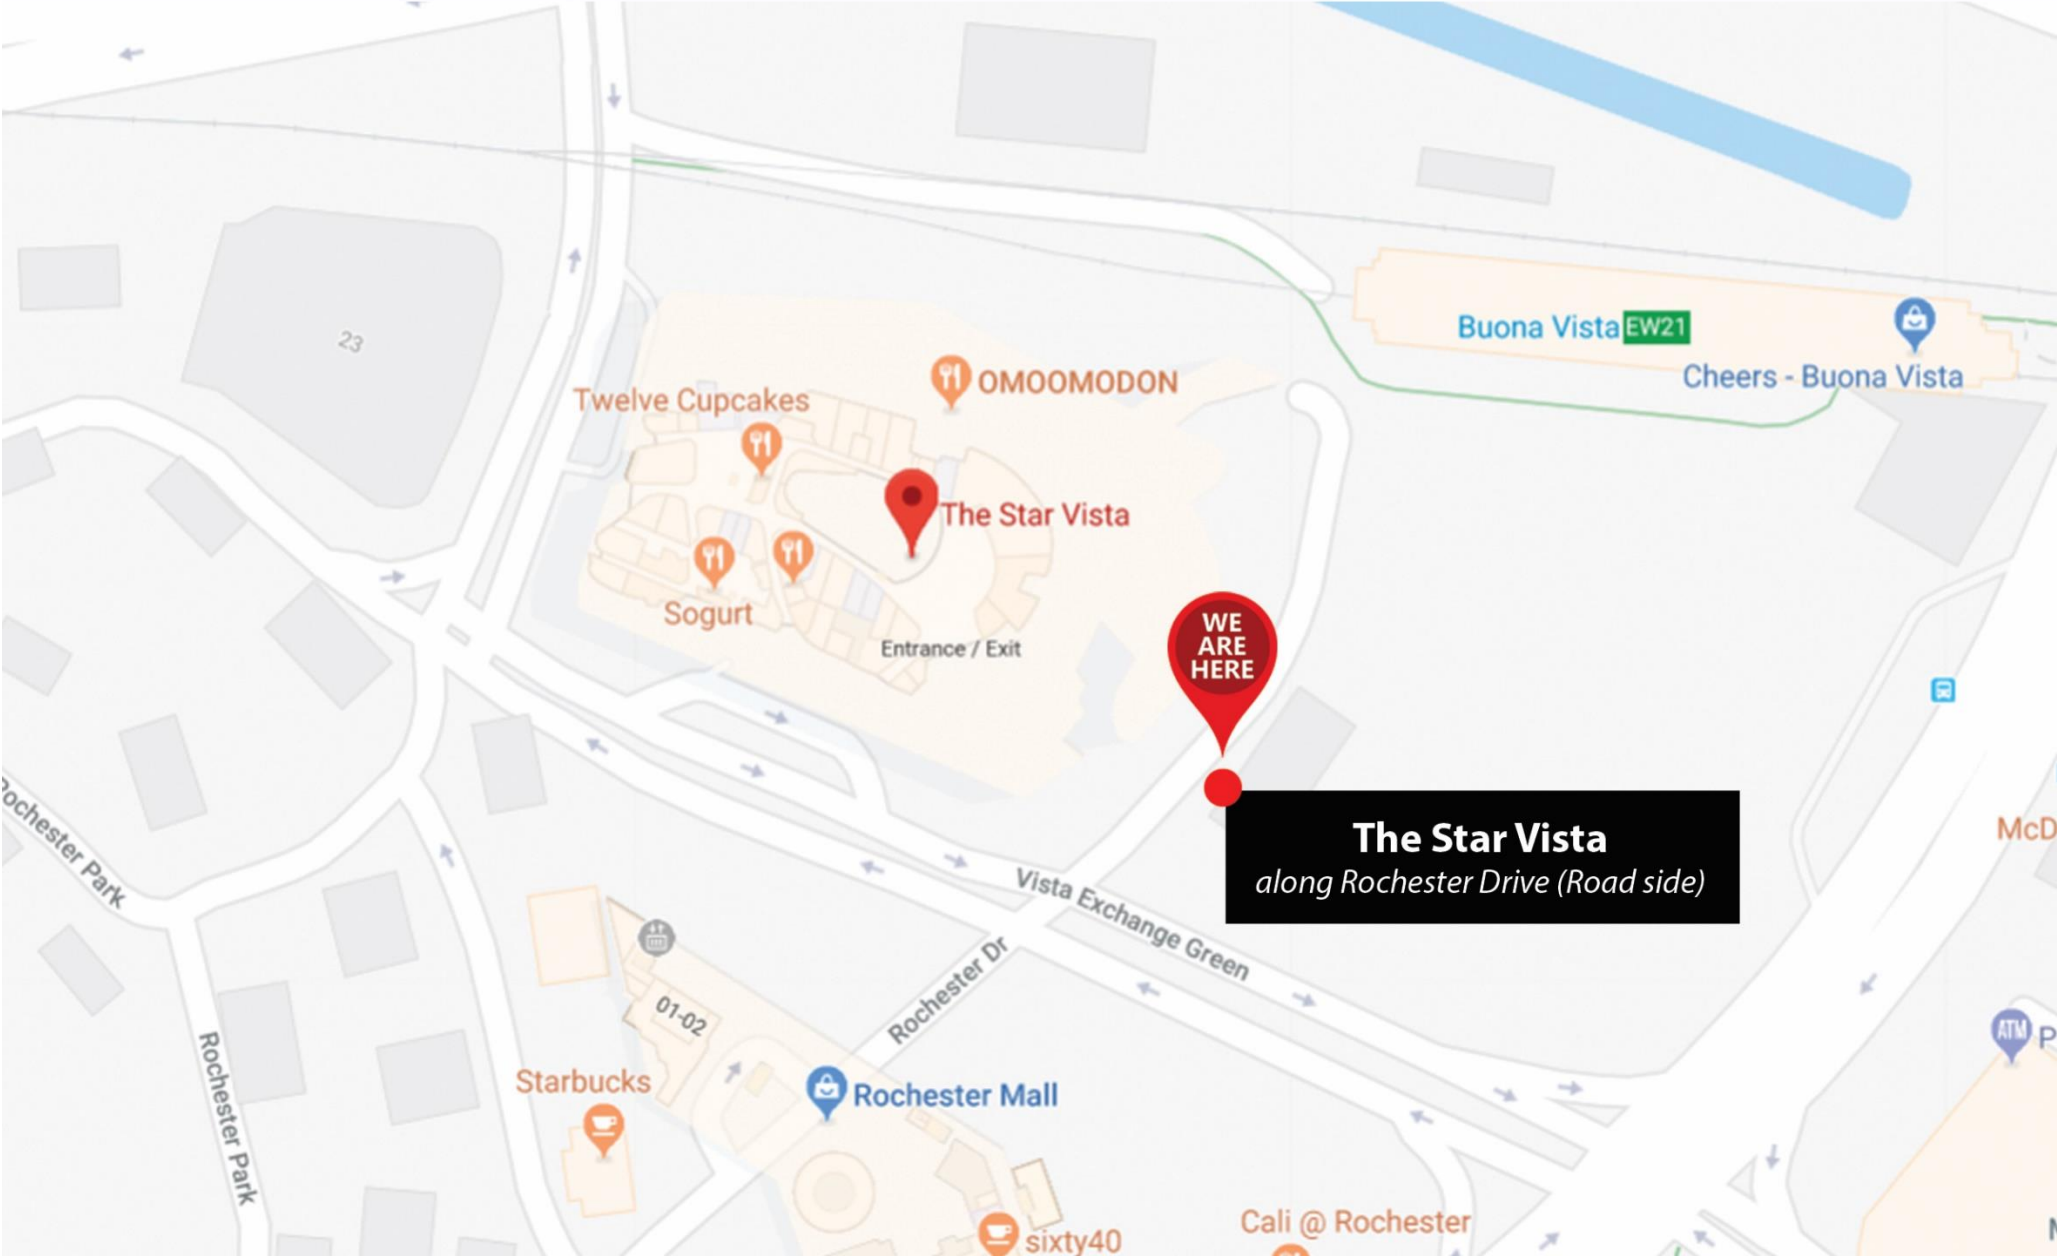

Pick up point at The Star Vista