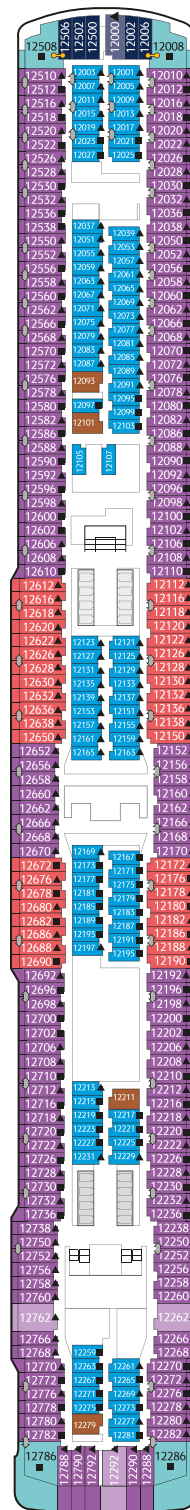

- Balcony Deluxe Stateroom
- Balcony Deluxe Stateroom (Accessible)
- Balcony Stateroom
- Balcony Stateroom (Accessible)
- Oceanview Stateroom
- Oceanview Stateroom (Accessible)
- Interior Stateroom
- Interior Stateroom (Accessible)
- ▲ Third person occupancy available
- Up to four persons occupancy available
- ↕ Connecting stateroom
- 🔑 Adjoining Stateroom

DECK 13

Suites, Balcony Deluxe, Balcony, Oceanview & Interior Staterooms

DECK 12

Suites, Balcony Deluxe, Balcony, Oceanview & Interior Staterooms

DECK 11

Suites, Balcony Deluxe, Balcony, Oceanview & Interior Staterooms

DECK 10

Suites, Balcony Deluxe, Balcony, Oceanview & Interior Staterooms

DECK 9

Suites, Balcony Deluxe, Balcony, Oceanview & Interior Staterooms, Helipad