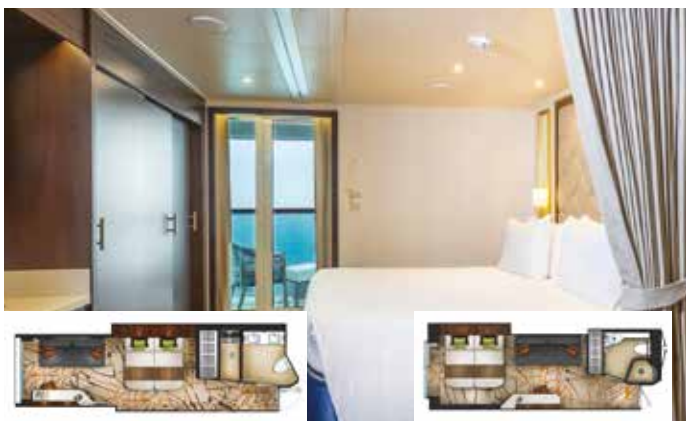

BALCONY DELUXE STATEROOM

From 22 sq.m
Max Occupancy 3 – 4
Deck 8/9/10/11/12/13/15
1 Queen-size Bed + 1 Single Sofa Bed/
1 Double Sofa Bed / 1 Single Sofa Bed +
1 Ceiling Pullman Bed

BALCONY STATEROOM

From 20 sq.m
Max Occupancy 3 – 4
Deck 8/9/10/11/12/13/15
1 Queen-size Bed + 1 Single Sofa Bed/
1 Single Sofa Bed +
1 Ceiling Pullman Bed