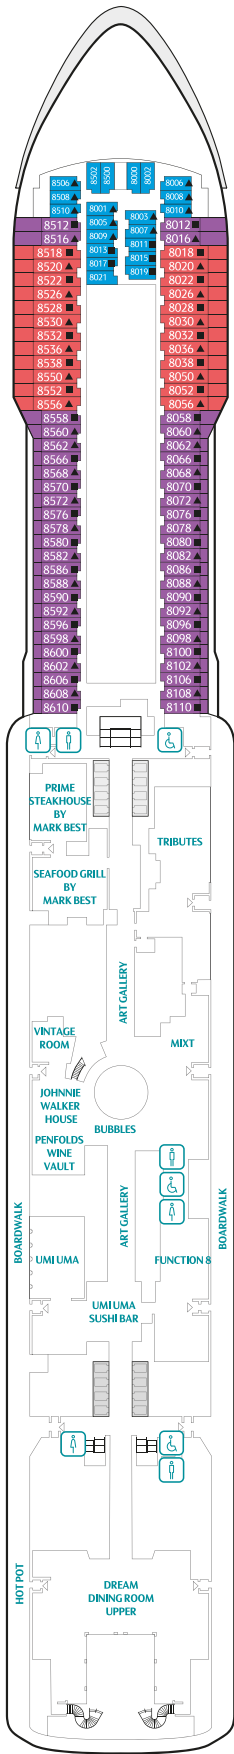

DECK 8

Restaurants, Bars, Lounges & Multi-purpose Venues, Balcony Deluxe, Balcony & Interior Staterooms