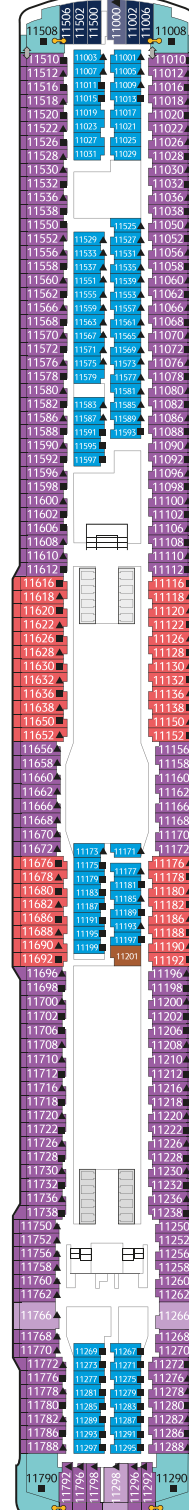

- Balcony Deluxe Stateroom
- Balcony Deluxe Stateroom (Accessible)
- Balcony Stateroom
- Balcony Stateroom (Accessible)
- Oceanview Stateroom
- Oceanview Stateroom (Accessible)
- Interior Stateroom
- Interior Stateroom (Accessible)
- ▲ Third person occupancy available
- Up to four persons occupancy available
- ↕ Connecting stateroom
- 🔑 Adjoining Stateroom

DECK 13

Suites, Balcony Deluxe, Balcony, Oceanview & Interior Staterooms

DECK 12

Suites, Balcony Deluxe, Balcony, Oceanview & Interior Staterooms

DECK 11

Suites, Balcony Deluxe, Balcony, Oceanview & Interior Staterooms

DECK 10

Suites, Balcony Deluxe, Balcony, Oceanview & Interior Staterooms

DECK 9

Suites, Balcony Deluxe, Balcony, Oceanview & Interior Staterooms, Helipad