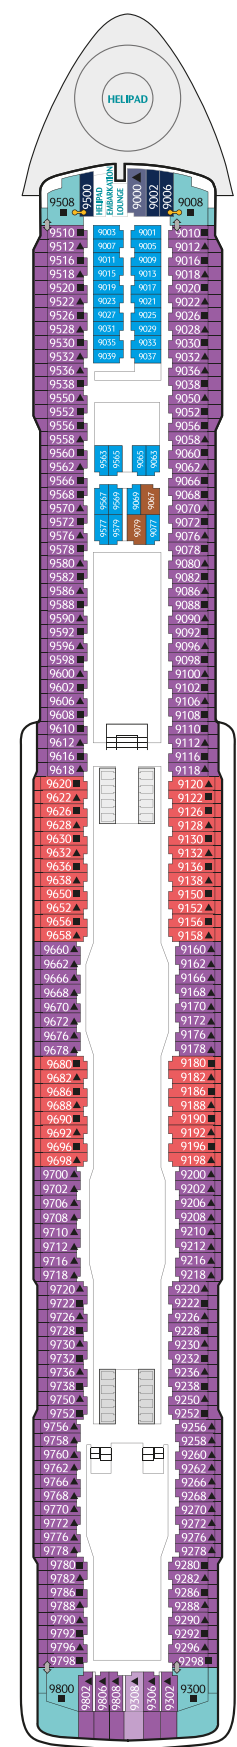

- Balcony Deluxe Stateroom
- Balcony Deluxe Stateroom (Accessible)
- Balcony Stateroom
- Balcony Stateroom (Accessible)
- Oceanview Stateroom
- Oceanview Stateroom (Accessible)
- Interior Stateroom
- Interior Stateroom (Accessible)
- ▲ Third person occupancy available
- Up to four persons occupancy available
- ↕ Connecting stateroom
- 🔑 Adjoining Stateroom

DECK 13

Suites, Balcony Deluxe, Balcony, Oceanview & Interior Staterooms

DECK 12

Suites, Balcony Deluxe, Balcony, Oceanview & Interior Staterooms

DECK 11

Suites, Balcony Deluxe, Balcony, Oceanview & Interior Staterooms

DECK 10

Suites, Balcony Deluxe, Balcony, Oceanview & Interior Staterooms

DECK 9

Suites, Balcony Deluxe, Balcony, Oceanview & Interior Staterooms, Helipad