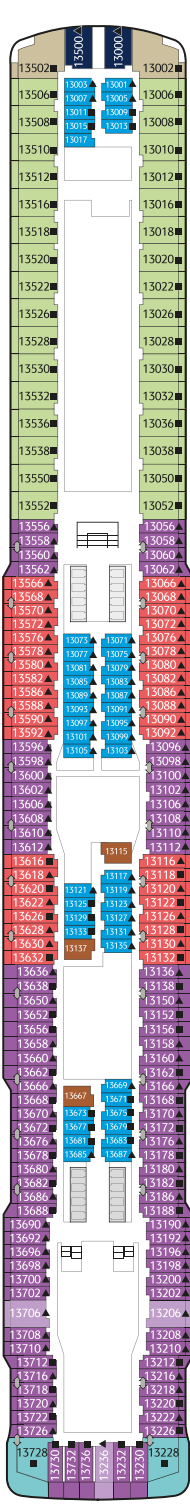

- Balcony Deluxe Stateroom
- Balcony Deluxe Stateroom (Accessible)
- Balcony Stateroom
- Balcony Stateroom (Accessible)
- Oceanview Stateroom
- Oceanview Stateroom (Accessible)
- Interior Stateroom
- Interior Stateroom (Accessible)
- ▲ Third person occupancy available
- Up to four persons occupancy available
- ↕ Connecting stateroom
- 🔑 Adjoining Stateroom

DECK 13

Suites, Balcony Deluxe, Balcony, Oceanview & Interior Staterooms

DECK 12

Suites, Balcony Deluxe, Balcony, Oceanview & Interior Staterooms

DECK 11

Suites, Balcony Deluxe, Balcony, Oceanview & Interior Staterooms

DECK 10

Suites, Balcony Deluxe, Balcony, Oceanview & Interior Staterooms

DECK 9

Suites, Balcony Deluxe, Balcony, Oceanview & Interior Staterooms, Helipad