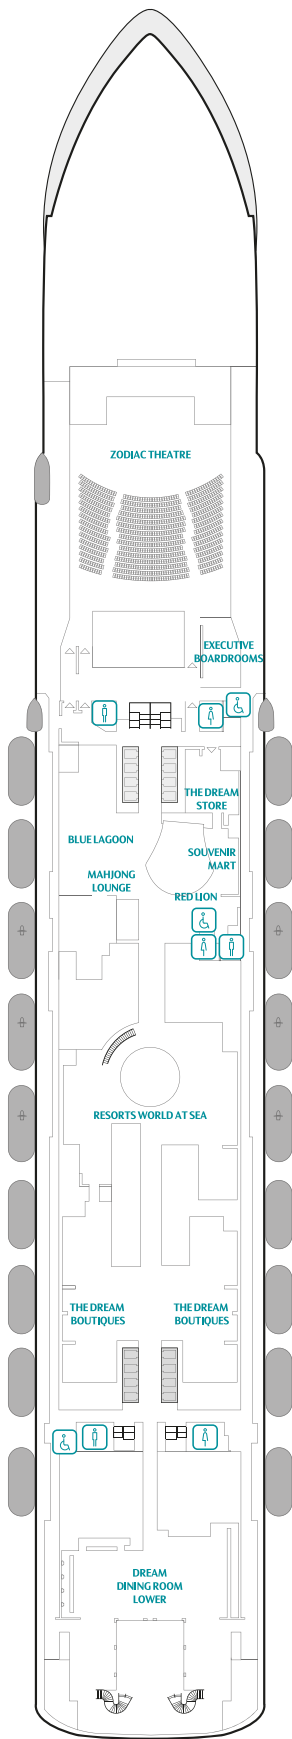

DECK 7

Main Theatre, Executive Boardrooms, Restaurants & Retail Venues