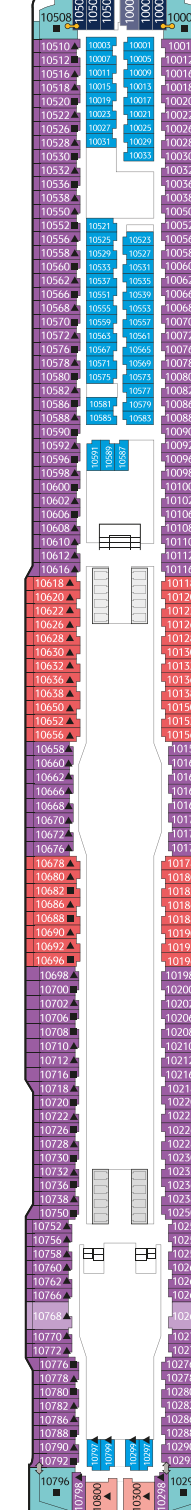

- Balcony Deluxe Stateroom
- Balcony Deluxe Stateroom (Accessible)
- Balcony Stateroom
- Balcony Stateroom (Accessible)
- Oceanview Stateroom
- Oceanview Stateroom (Accessible)
- Interior Stateroom
- Interior Stateroom (Accessible)
- ▲ Third person occupancy available
- Up to four persons occupancy available
- ↕ Connecting stateroom
- 🔑 Adjoining Stateroom

DECK 13

Suites, Balcony Deluxe, Balcony, Oceanview & Interior Staterooms

DECK 12

Suites, Balcony Deluxe, Balcony, Oceanview & Interior Staterooms

DECK 11

Suites, Balcony Deluxe, Balcony, Oceanview & Interior Staterooms

DECK 10

Suites, Balcony Deluxe, Balcony, Oceanview & Interior Staterooms

DECK 9

Suites, Balcony Deluxe, Balcony, Oceanview & Interior Staterooms, Helipad