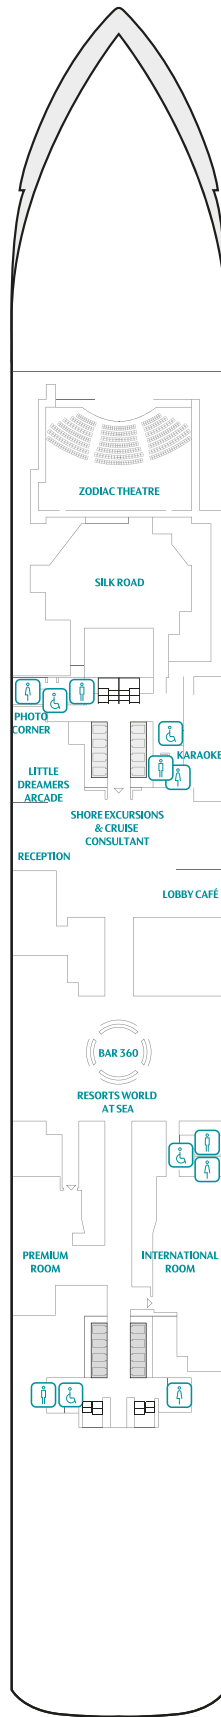

DECK 6

Main Lobby, Reception, Restaurant, Café, Lounge, Entertainment Venues & Retail Venues