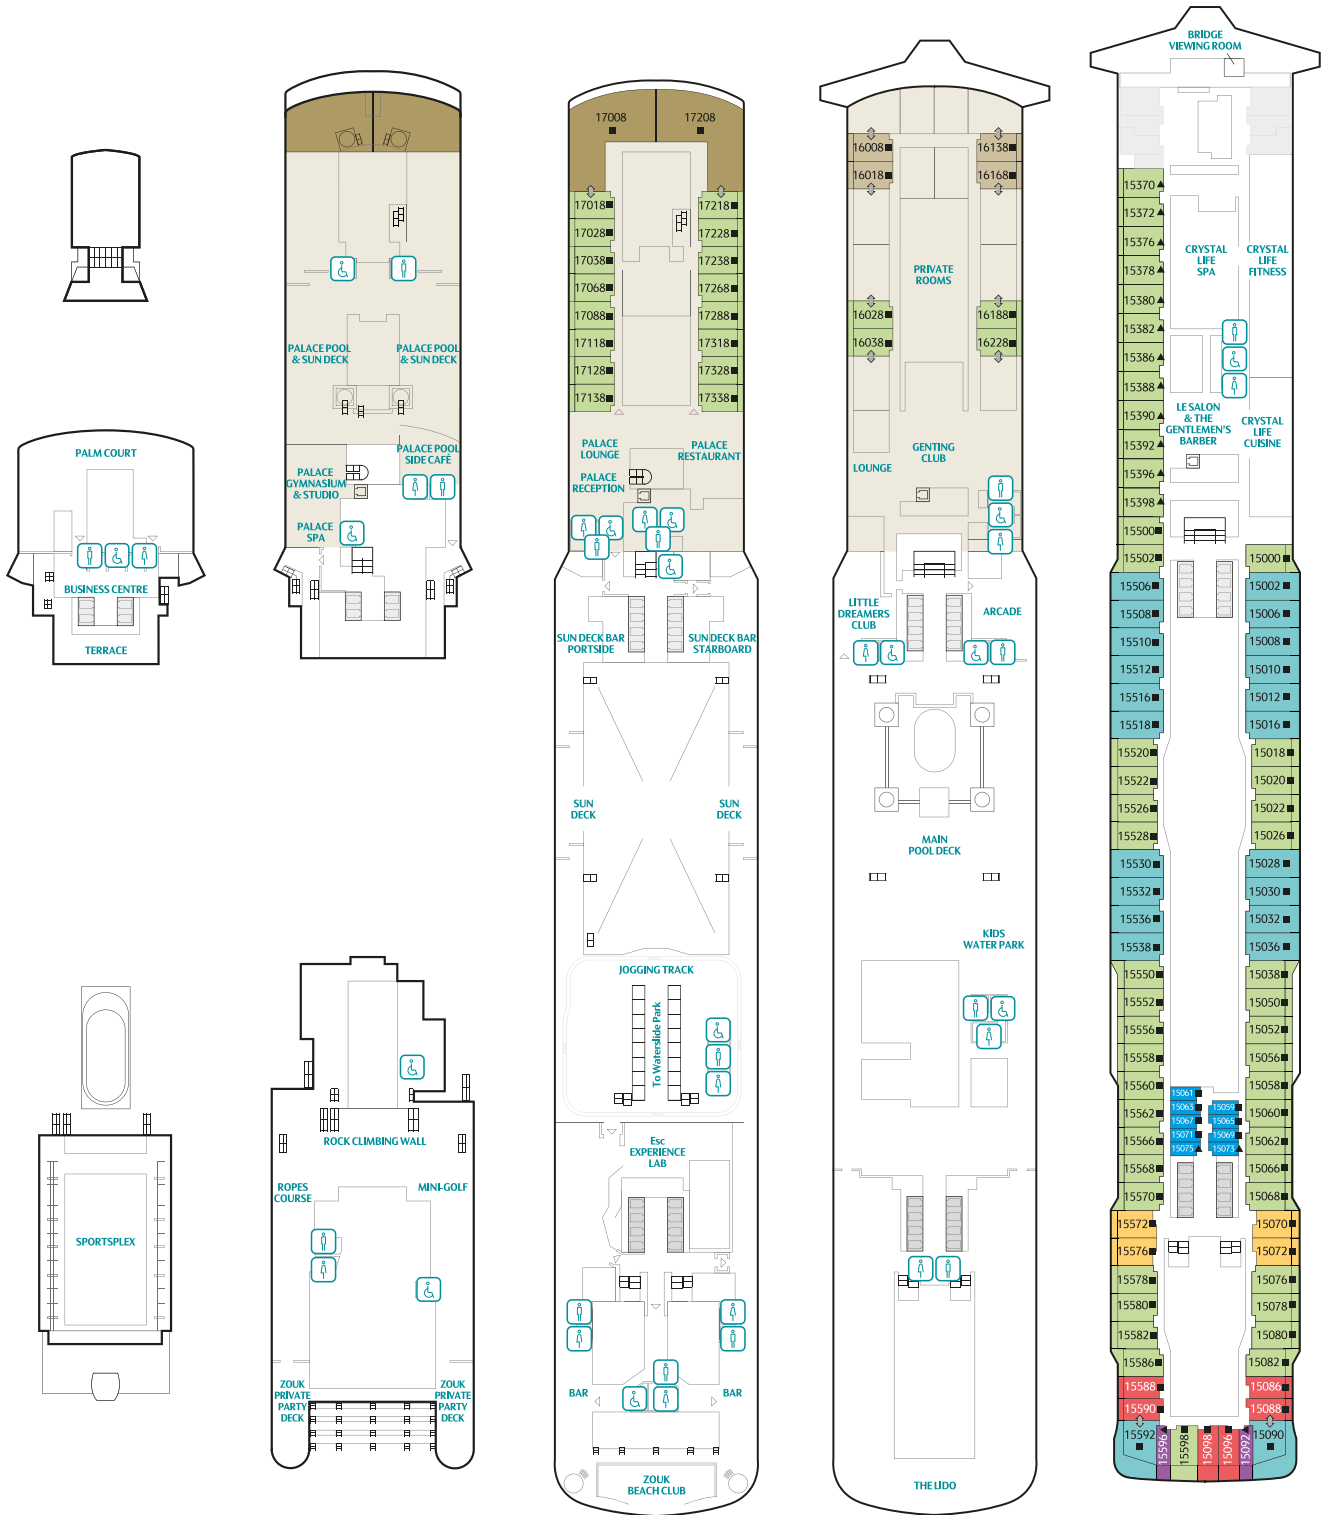

World Dream Deck Plans

CATEGORIES

- Palace Villa
- Palace Penthouse
- Palace Deluxe Suite
- Palace Suite
- Palace Suite (Accessible)

DECK 19

Lounge, Business Centre & SportsPlex

DECK 18

The Palace, Ropes Course, Mini-Golf & Rock Climbing Wall

DECK 17

The Palace, Suites, Esc EXPERIENCE LAB & Zouk Beach Club

DECK 16

Genting Club, Suites, Entertainment Venues, Water Activities & Restaurant

DECK 15

Western Spa, Fitness Centre, Suites, Balcony Deluxe, Balcony & Interior Staterooms