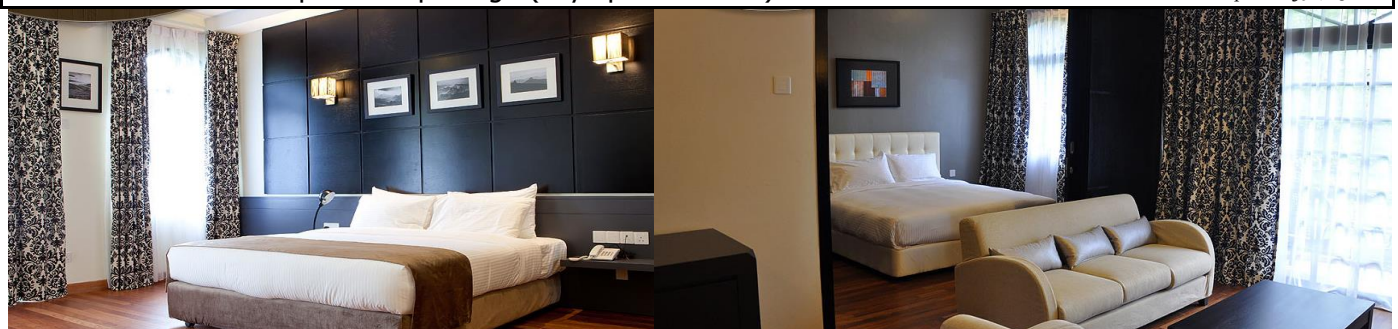

Package Exclude:

- ~ Tourism Tax: MYR10 per room per night(Pay upon check-in)

Update by JT, 29 Nov

Coach Schedule

Singapore - Cameron Highlands	2230HRS	Check in@Beach Road The Plaza,#B1-307/308/309 by 2200HRS (Beside 7-Eleven)
Cameron Highlands (Via KL) - Singapore	0915HRS	Assemble@Hotel Lobby 30 Minutes Before Departure