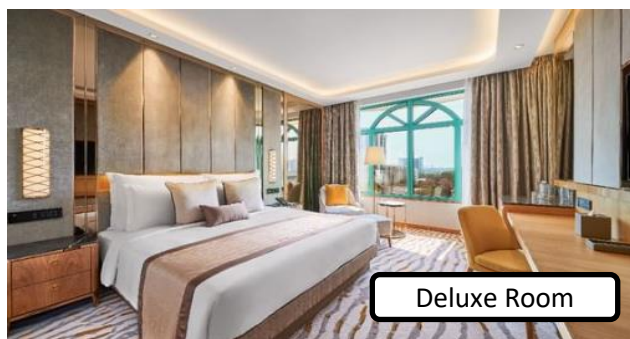

Grand Deluxe Room

Coach Schedule & Pick up Location:

SIN-KUL 0700hrs Dep at #01-08A Grantral Mall @ Macpherson
KUL-SIN 1430hrs Dep from 200 Jalan Imbi @ The Nest
check-in 30 min prior to departure
* **Own transfer to and fro Sunway City***

3D2N Package Includes:

- 2-way SIN-KUL-SIN by SVIP 26-seater
- 2 nights Deluxe Room accommodation at Sunway Resort Hotel
- Daily buffet breakfast at The Resort Cafe
- 1 day admission ticket to Sunway Lagoon Theme Park (ALL rides except Bungy Jump, G-Force X and Go-Kart)

Optional Coach Upgrade: (subject to change)

Solitaire Suite Coach:	SIN-KUL: +$30 per person	KUL-SIN: +$15 per person
Superstar Z Coach:	SIN-KUL: +$15 per person	KUL-SIN: +$10 per person

Agt5% extn10prpn

NOTE:

1. If Extension night falls on HIGHER SEASON, package price must base on the highest fare accordingly
2. No cancellation or amendment allowed after reservation made. Full Payment required before departure
3. Price & Schedule subject to changes without prior notice
4. Max 2A or 2A2C (below 12 years old) sharing existing bed. No extra bed provided