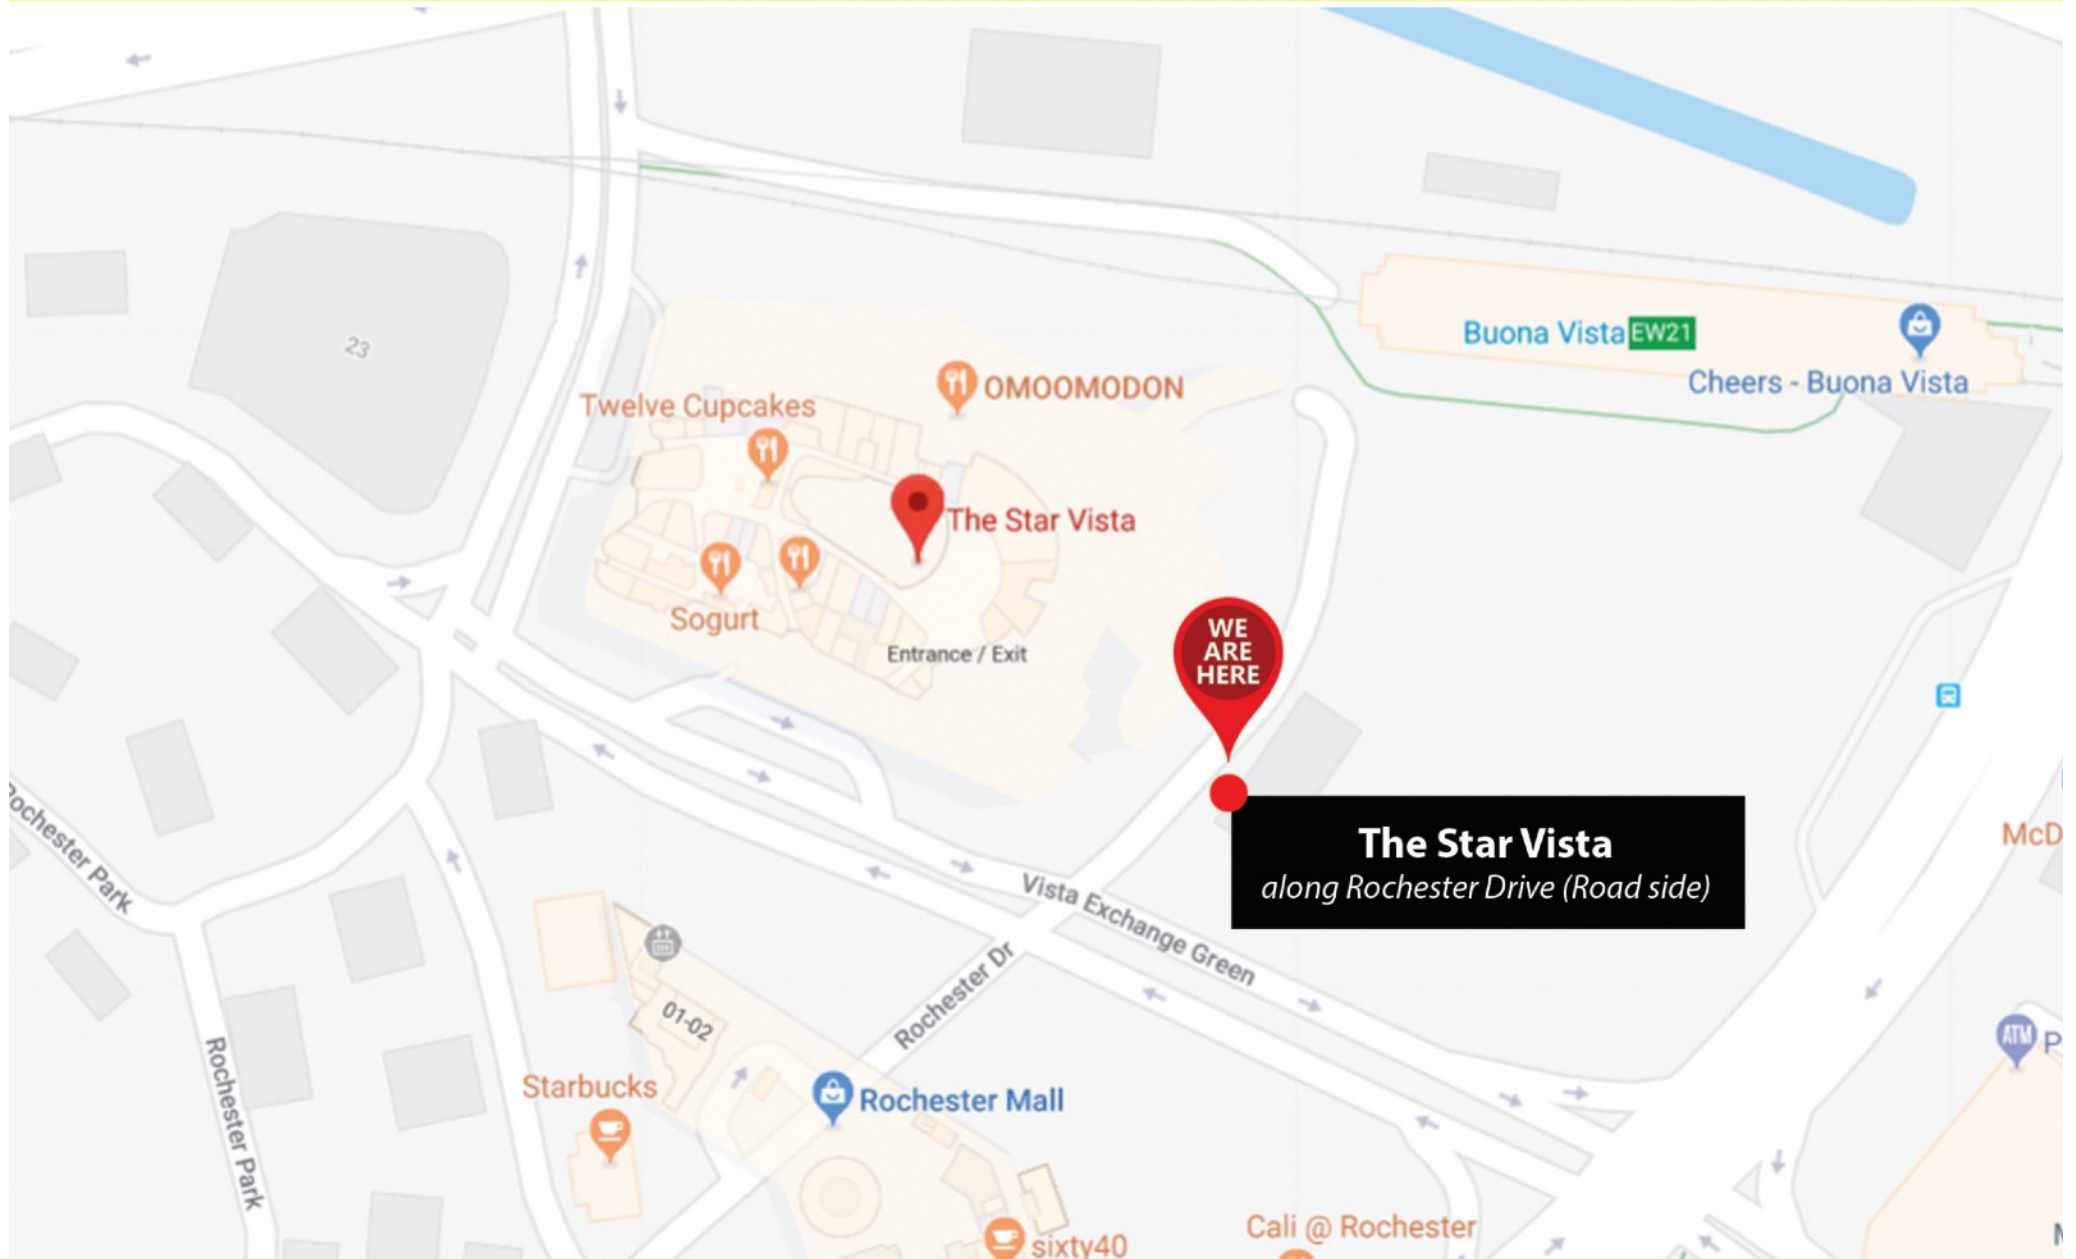

* Time interval is an estimate only.
Subject to change without notice
due to traffic conditions.

* Please wait at the pick up point 10 mins
before scheduled departure time.

●	THE STAR VISTA	ROCHESTER DRIVE
●	OPP ONE-NORTH STN EXIT A (18059)	AYER RAJAH AVENUE
●	GUL CIRCLE STATION EXIT A (24511)	TUAS ROAD
●	TUAS WEST ROAD STATION EXIT A (24719)	PIONEER ROAD
●	TUAS LINK STATION (25429)	TUAS WEST DRIVE
●	TUAS CHECKPOINT	JALAN AHMAD IBRAHIM
●	SECOND LINK CIQ	JOHOR, MALAYSIA
●	G.P. SENTRAL BUS TERMINAL	JOHOR, MALAYSIA
●	SECOND LINK CIQ	JOHOR, MALAYSIA
●	TUAS CHECKPOINT (25269)	JALAN AHMAD IBRAHIM
●	OPP TUAS LINK STATION (25421)	TUAS WEST DRIVE
●	OPP NUH (18079)	AYER RAJAH AVENUE
●	ONE NORTH STN EXIT B/ GALAXIS (18159)	AYER RAJAH AVENUE
●	THE STAR VISTA	ROCHESTER DRIVE

Pick up point at The Star Vista

CROSS BORDER BUS SERVICE – TS6

Weekdays Departure Schedule

Direction 1: The Star Vista – G.P. Sentral Bus Terminal

The Star Vista (<i>Rochester Dr</i>)	1800					
Opp One-north Stn Exit A (BS 18059)	1805					
Gul Circle Station Exit A (BS 24511)	1830					
Tuas West Rd Stn Exit A (BS 24719)	1835					
Tuas Link Stn (BS 25429)	1840					
Tuas Checkpoint	1843					
Second Link Checkpoint	1910					
G.P. Sentral Bus Terminal	1940					