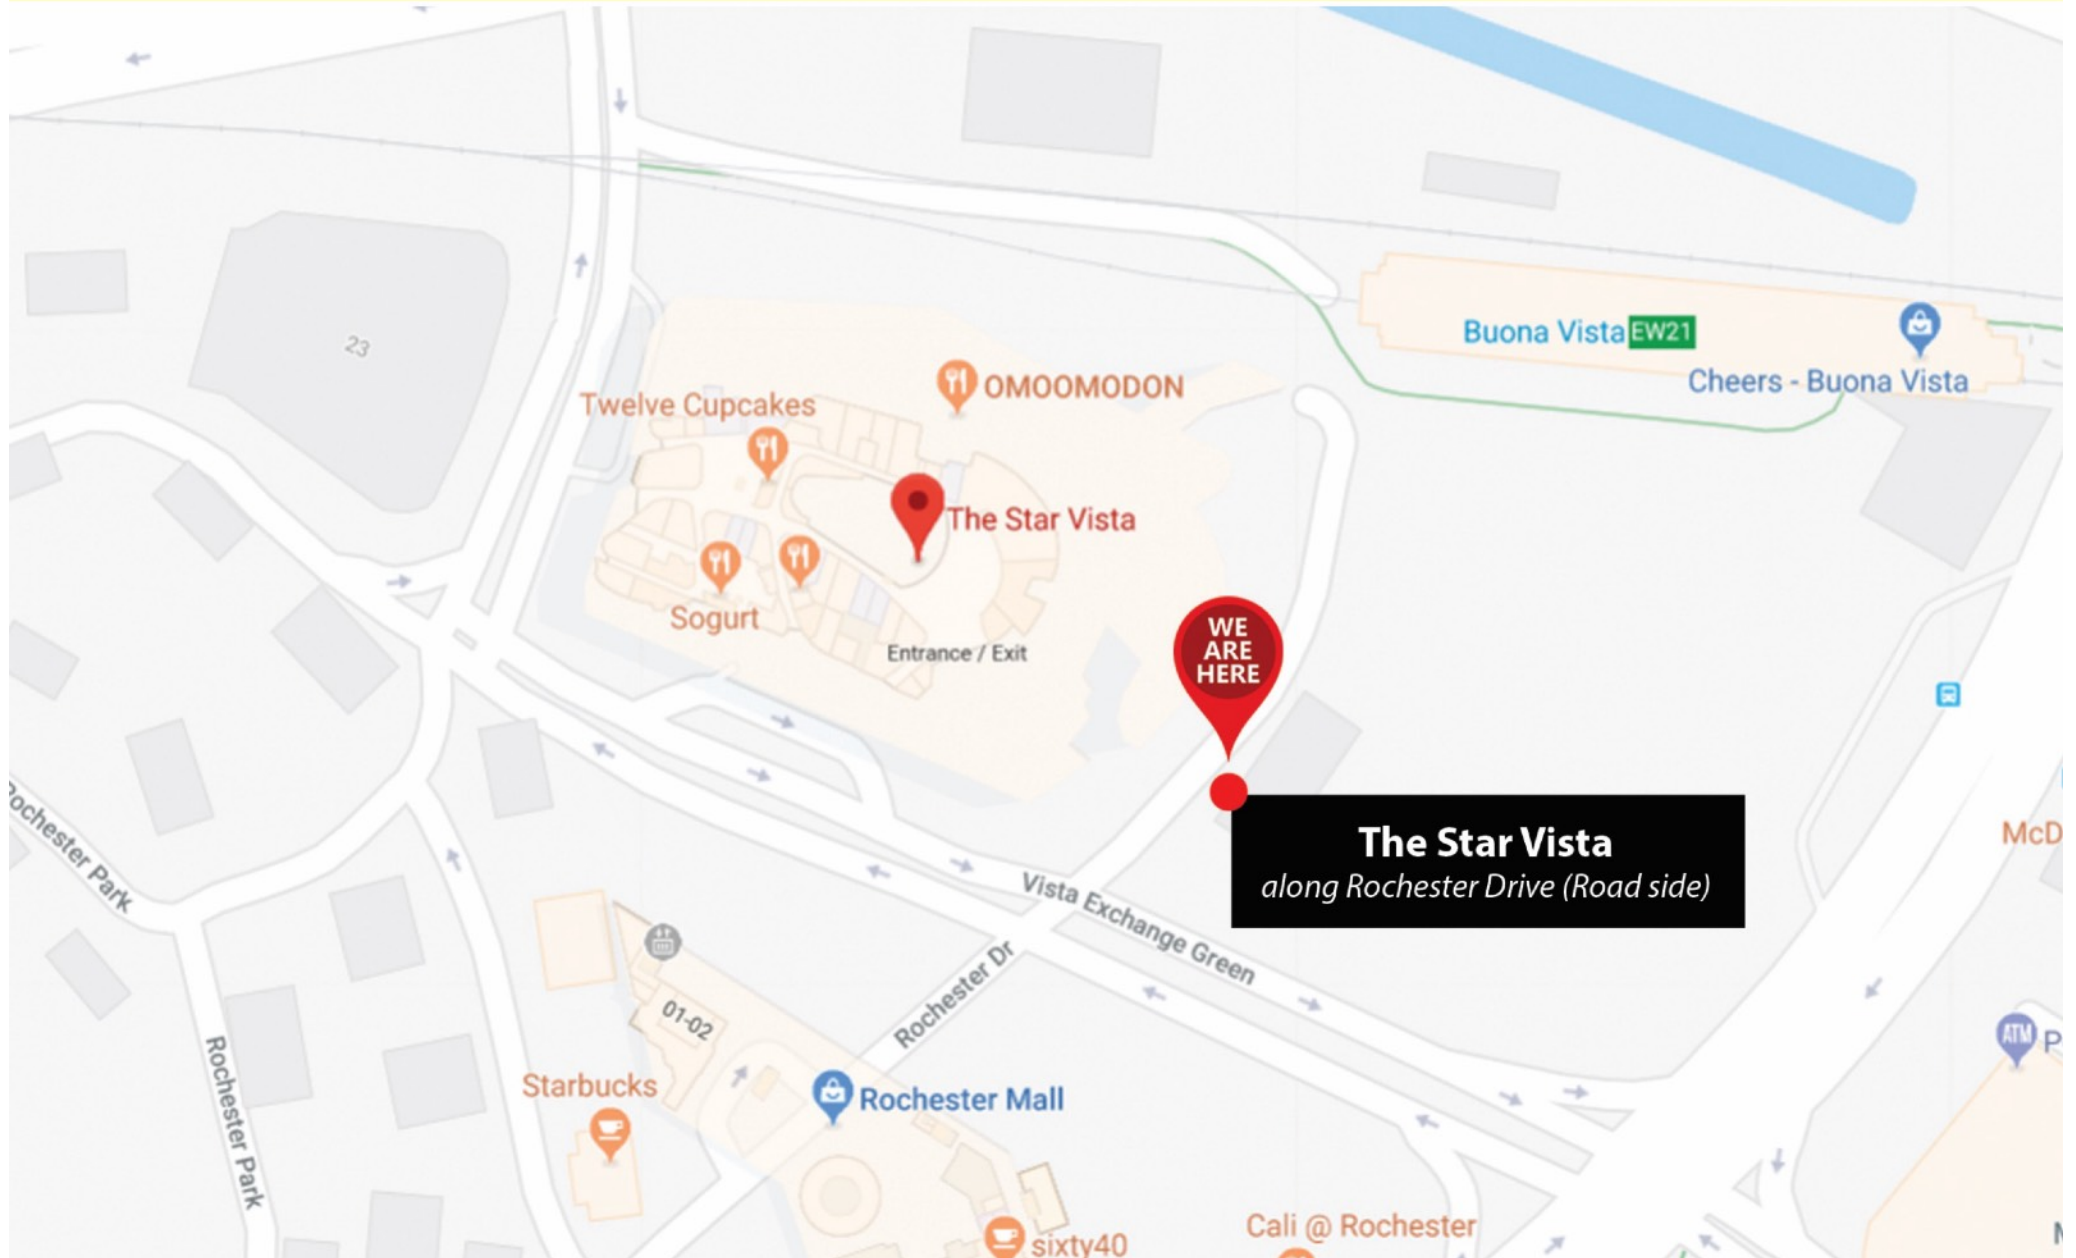

TS6

Buona Vista - GP Sentral

Last Bus Depart
from Buona Vista

1800

First Bus Depart
from GP Sentral

0500

* Time interval is an estimate only.
Subject to change without notice
due to traffic conditions.

* Please wait at the pick up point 10 mins
before scheduled departure time.

●	THE STAR VISTA	ROCHESTER DRIVE
●	OPP ONE-NORTH STN EXIT A (18059)	AYER RAJAH AVENUE
●	GUL CIRCLE STATION EXIT A (24511)	TUAS ROAD
●	TUAS WEST ROAD STATION EXIT A (24719)	PIONEER ROAD
●	TUAS LINK STATION (25429)	TUAS WEST DRIVE
●	TUAS CHECKPOINT	JALAN AHMAD IBRAHIM
●	SECOND LINK CIQ	JOHOR, MALAYSIA
●	G.P. SENTRAL BUS TERMINAL	JOHOR, MALAYSIA
●	SECOND LINK CIQ	JOHOR, MALAYSIA
●	TUAS CHECKPOINT (25269)	JALAN AHMAD IBRAHIM
●	OPP TUAS LINK STATION (25421)	TUAS WEST DRIVE
●	OPP NUH (18079)	AYER RAJAH AVENUE
●	ONE NORTH STN EXIT B/ GALAXIS (18159)	AYER RAJAH AVENUE
●	THE STAR VISTA	ROCHESTER DRIVE

Pick up point at The Star Vista

CROSS BORDER BUS SERVICE – TS6

Weekdays Departure Schedule

Direction 1: The Star Vista – G.P. Sentral Bus Terminal

The Star Vista (<i>Rochester Dr</i>)	1800					
Opp One-north Stn Exit A (BS 18059)	1805					
Gul Circle Station Exit A (BS 24511)	1830					
Tuas West Rd Stn Exit A (BS 24719)	1835					
Tuas Link Stn (BS 25429)	1840					
Tuas Checkpoint	1843					
Second Link Checkpoint	1910					
G.P. Sentral Bus Terminal	1940					